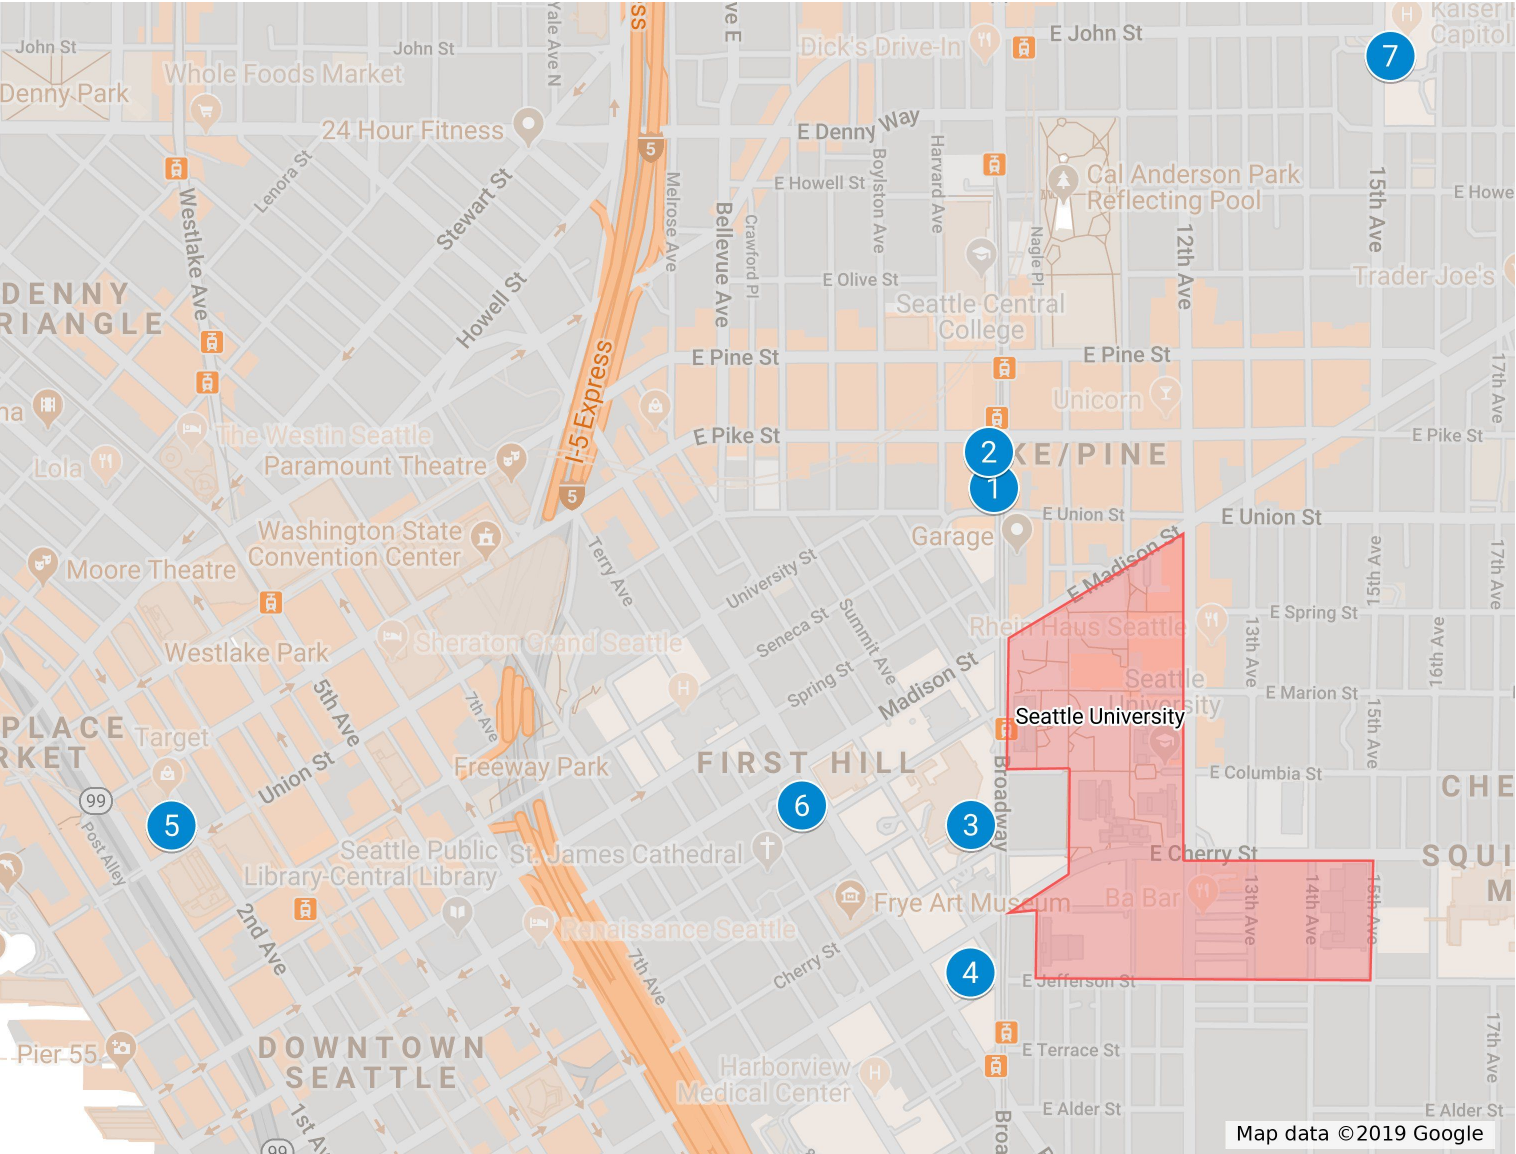

Map of Pharmacies near Seattle University

Seattle University

Pharmacies

- 1 Bartell Drugs, 1407 Broadway Ave
- 2 Walgreens Broadway, 1431 Broadway Ave
- 3 Walgreens First Hill, 747 Broadway Ave, Suite 144
- 4 Eastern's Pharmacy, 515 Minor Avenue
- 5 CVS (in Target), 1401 2nd Ave
- 6 AHF Pharmacy, 901 Boren Ave, Suite 800
- 7 Kaiser Capitol Hill, 201 16th Ave E

Map data ©2019 Google

A map of pharmacies near Seattle University